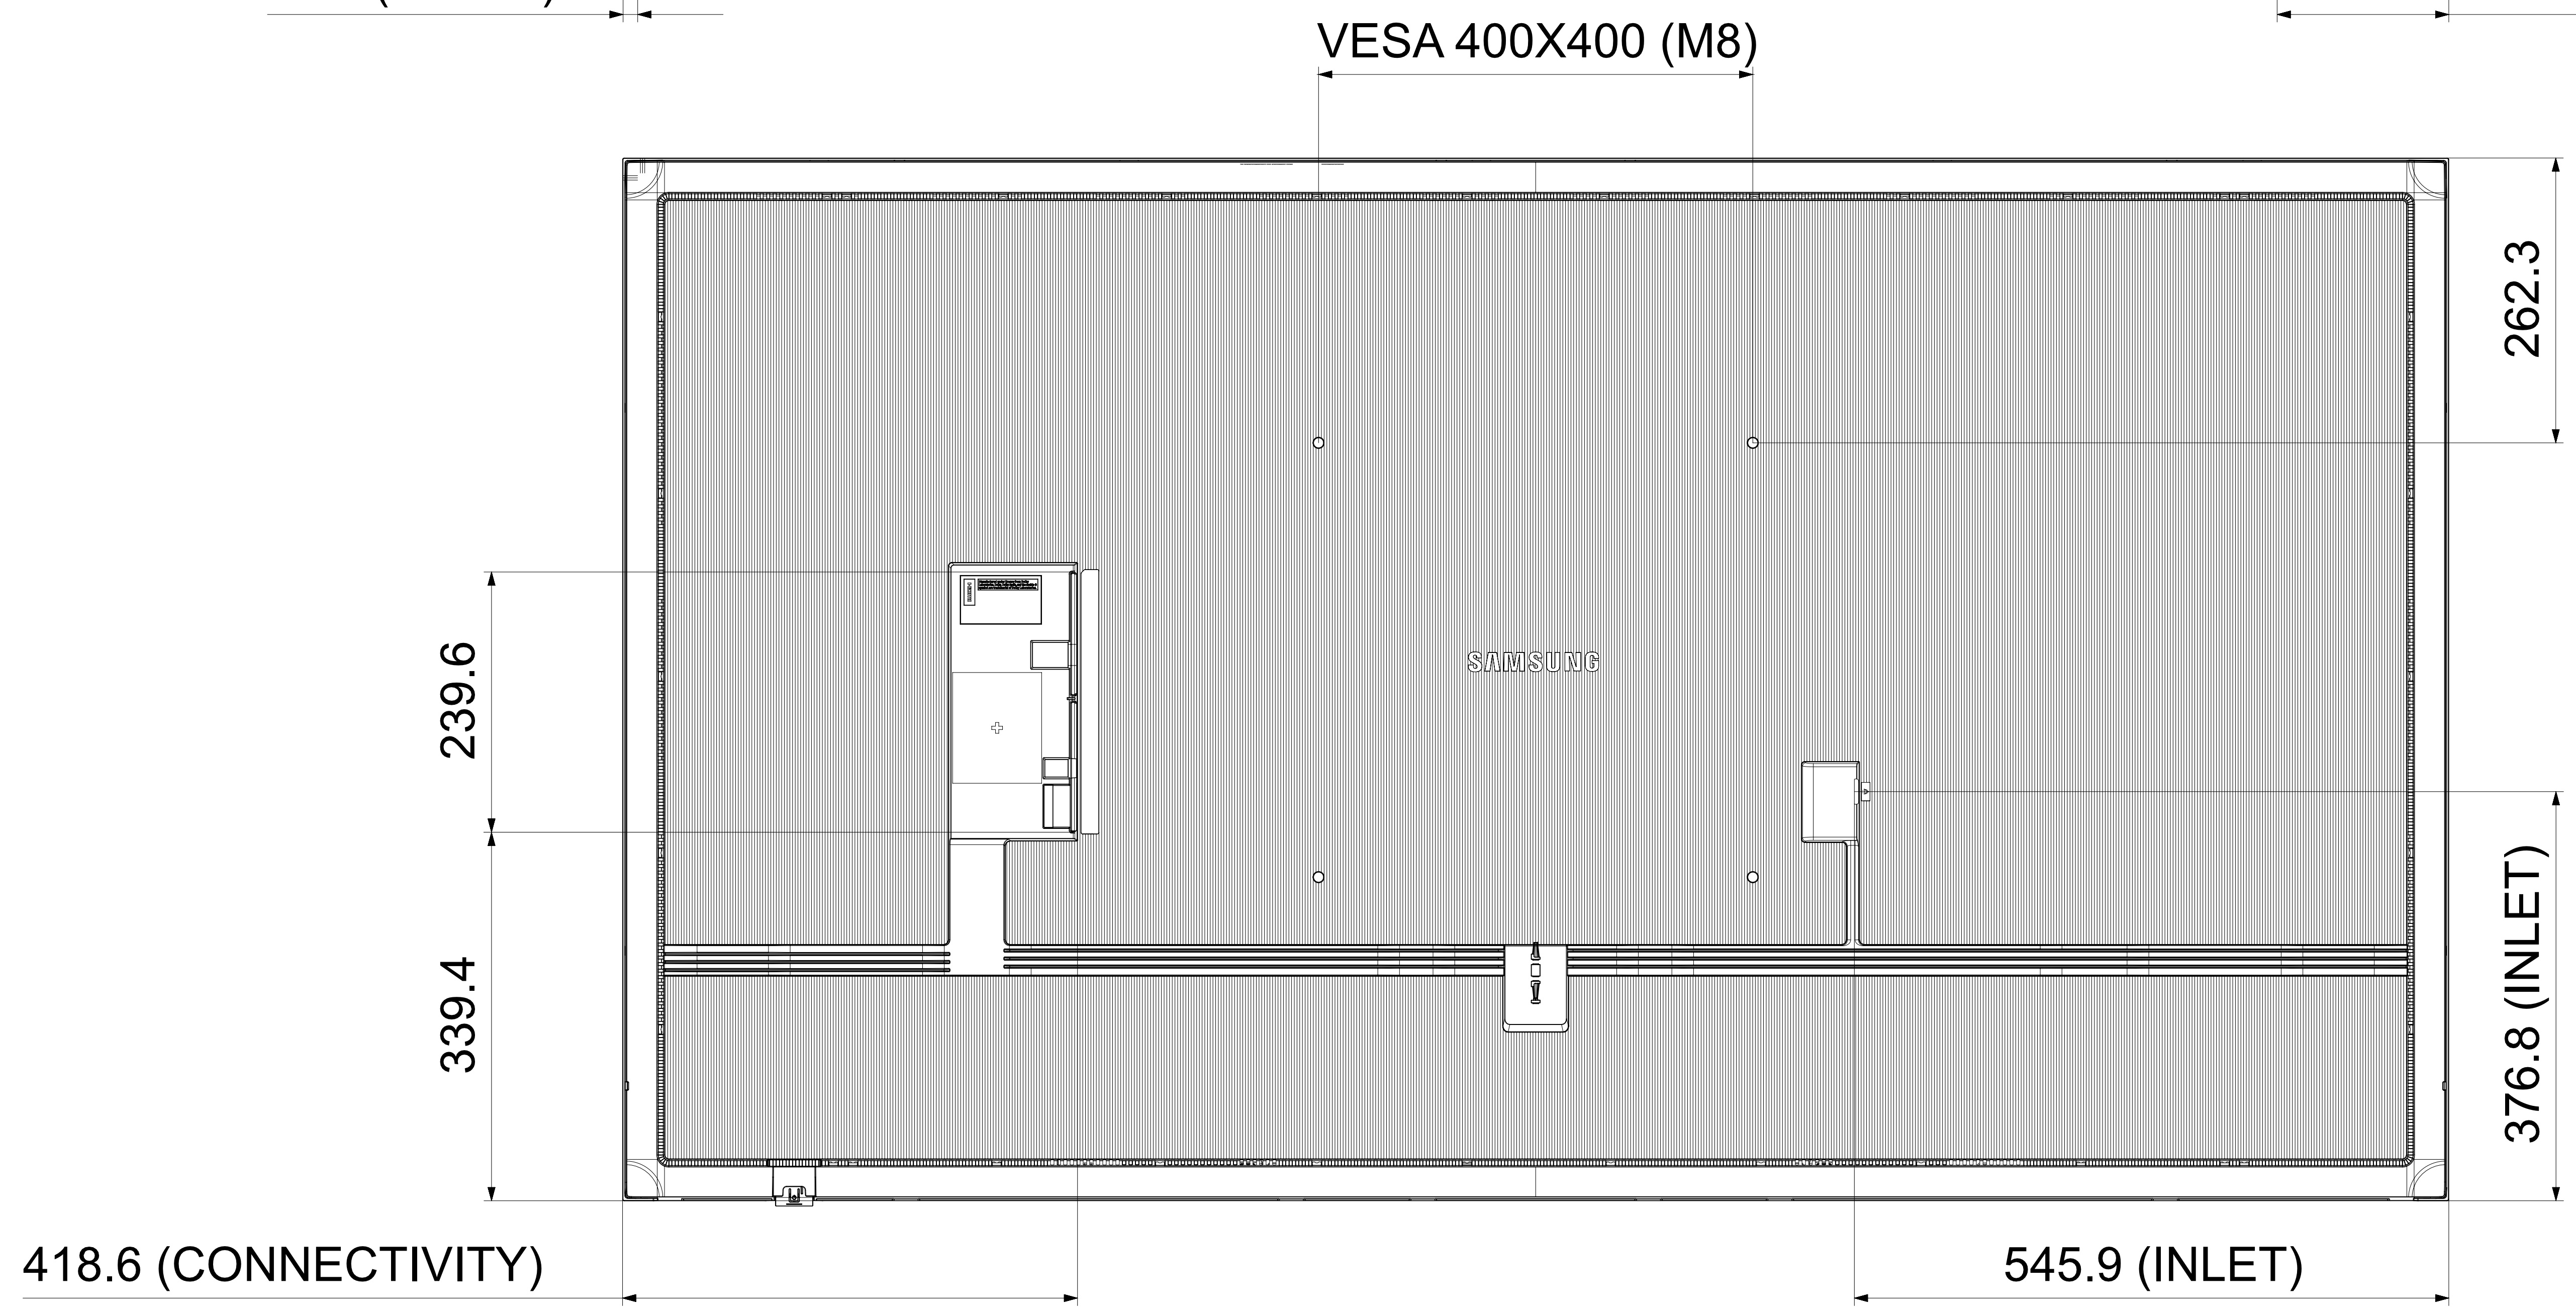

Rev. No	ED	CODE	RECORD	REMARK
32				
33				
34				

QBC_QMC_QHC 75" SET DIMENSION_230201

PART NAME	ASSY	SET-Y21	QMC 75	SPECIFICATION
UNIT	MM	DRAWING BY	REVIEWED BY	APPROVED BY
SCALE	1:3.5	YOUNGSOON JANG		
PROJECTION				PH
SHEET NO.				/
CODE No.				DWG. Rev