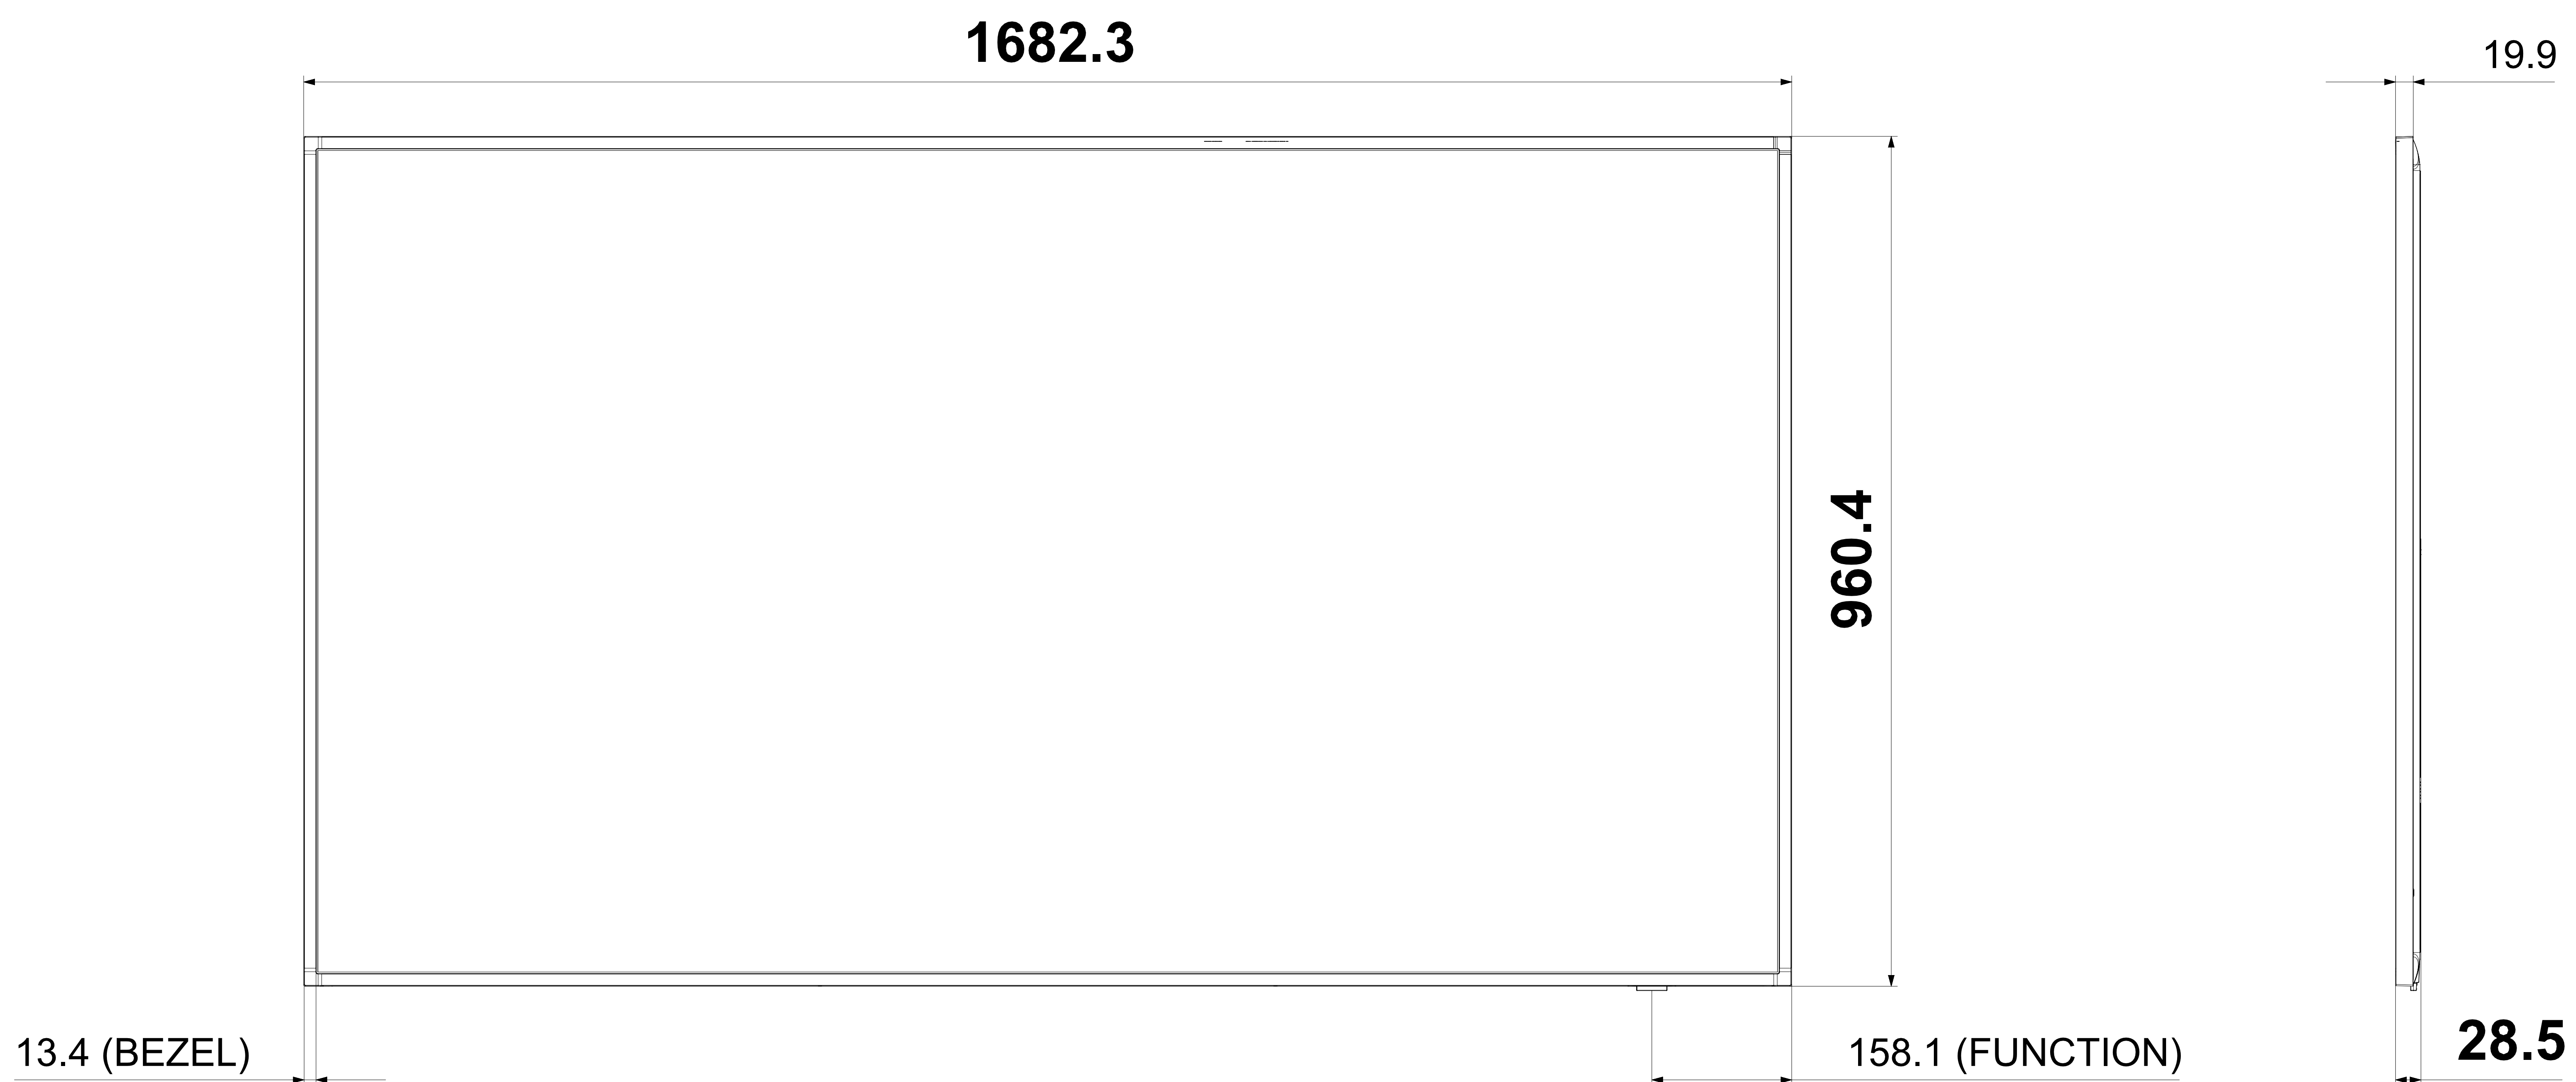

Rev. No	ED	CODE	RECORD	REMARK
32				
33				
34				

QBC_QMC_QHC 75" SET DIMENSION_230201

PART NAME	ASSY	SET-Y21	QMC 75	SPECIFICATION
UNIT	MM	DRAWING BY	REVIEWED BY	APPROVED BY
SCALE	1:3.5	YOUNGSOON JANG		
PROJECTION				PH
SHEET NO.				/
CODE No.				DWG. Rev